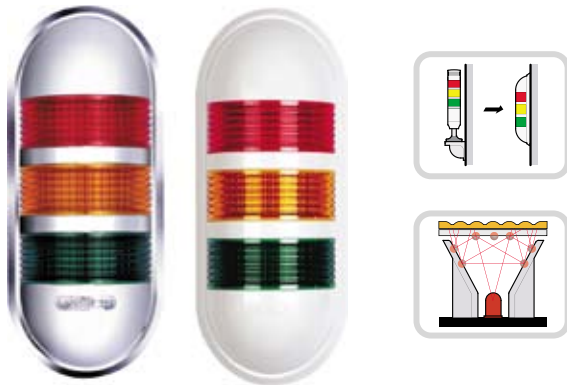

# PWE Wall Mounted LED Tower Lights with Buzzer

## TOWER LIGHTS

- Slim Profile Wall Mount
- Easy Mounted vertically and horizontally
- Equivalent brightness in every angle
- Steady and flashing lights
- Vibration and moisture resistant
- Chrome or tan colored body

## Order Information

**PWE** **C** **F** - **3** **02** - **RYG**  
 ① ② ③ ④ ⑤

① Housing Color	<b>C</b>	Cream
		Chrome
② Light Style		Steady
	<b>F</b>	Steady & Flashing
	<b>B</b>	Steady with Buzzer
③ Number of Stacks	<b>1</b>	1 Light
	<b>2</b>	2 Lights
	<b>3</b>	3 Lights
④ Power Supply	<b>02</b>	DC/AC 24V
	<b>FF</b>	AC 90~240V
⑤ Lens Colors (top to bottom)	<b>R</b>	Red
	<b>Y</b>	Yellow
	<b>G</b>	Green