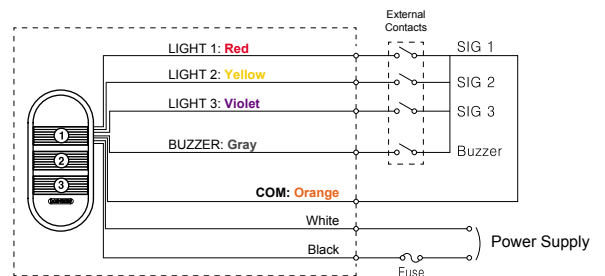

AC 90~240V
Steady Lights (with Buzzer) PWE-□FF-□□□ PWEB-□FF-□□□