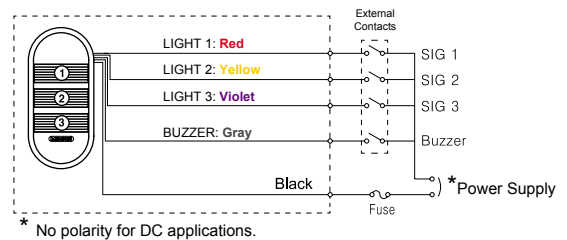

Wiring Diagram

DC/AC 24V
Steady Lights (with Buzzer) PWE-□02-□□□ PWEB-□02-□□□