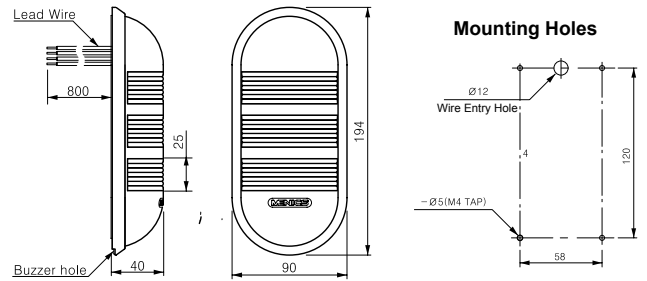

## Order Information

**PWE** **C** **F** - **3** **02** - **RYG**  
 ① ② ③ ④ ⑤

① Housing Color	<b>C</b>	Cream
		Chrome
② Light Style		Steady
	<b>F</b>	Steady & Flashing
	<b>B</b>	Steady with Buzzer
③ Number of Stacks	<b>1</b>	1 Light
	<b>2</b>	2 Lights
	<b>3</b>	3 Lights
④ Power Supply	<b>02</b>	DC/AC 24V
	<b>FF</b>	AC 90~240V
⑤ Lens Colors (top to bottom)	<b>R</b>	Red
	<b>Y</b>	Yellow
	<b>G</b>	Green

## Specifications

Power Supply		24V AC/DC	90~240V AC
Current Draw	1 Stack	28 mA	30 mA
	2 Stack	63 mA	65 mA
	3 Stack	103 mA	100 mA
Sound Level	85 dB		
Flashing rate	80 times/minute		
Rating	IP 65/ IP 56 with Buzzer		

## Dimensions